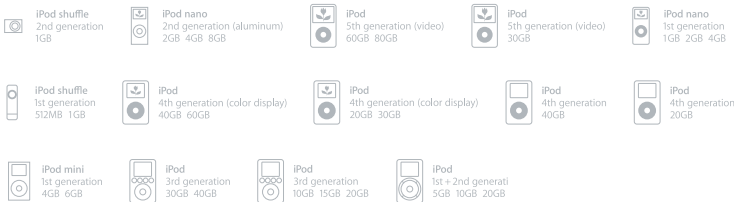

Also available in:

WHITE